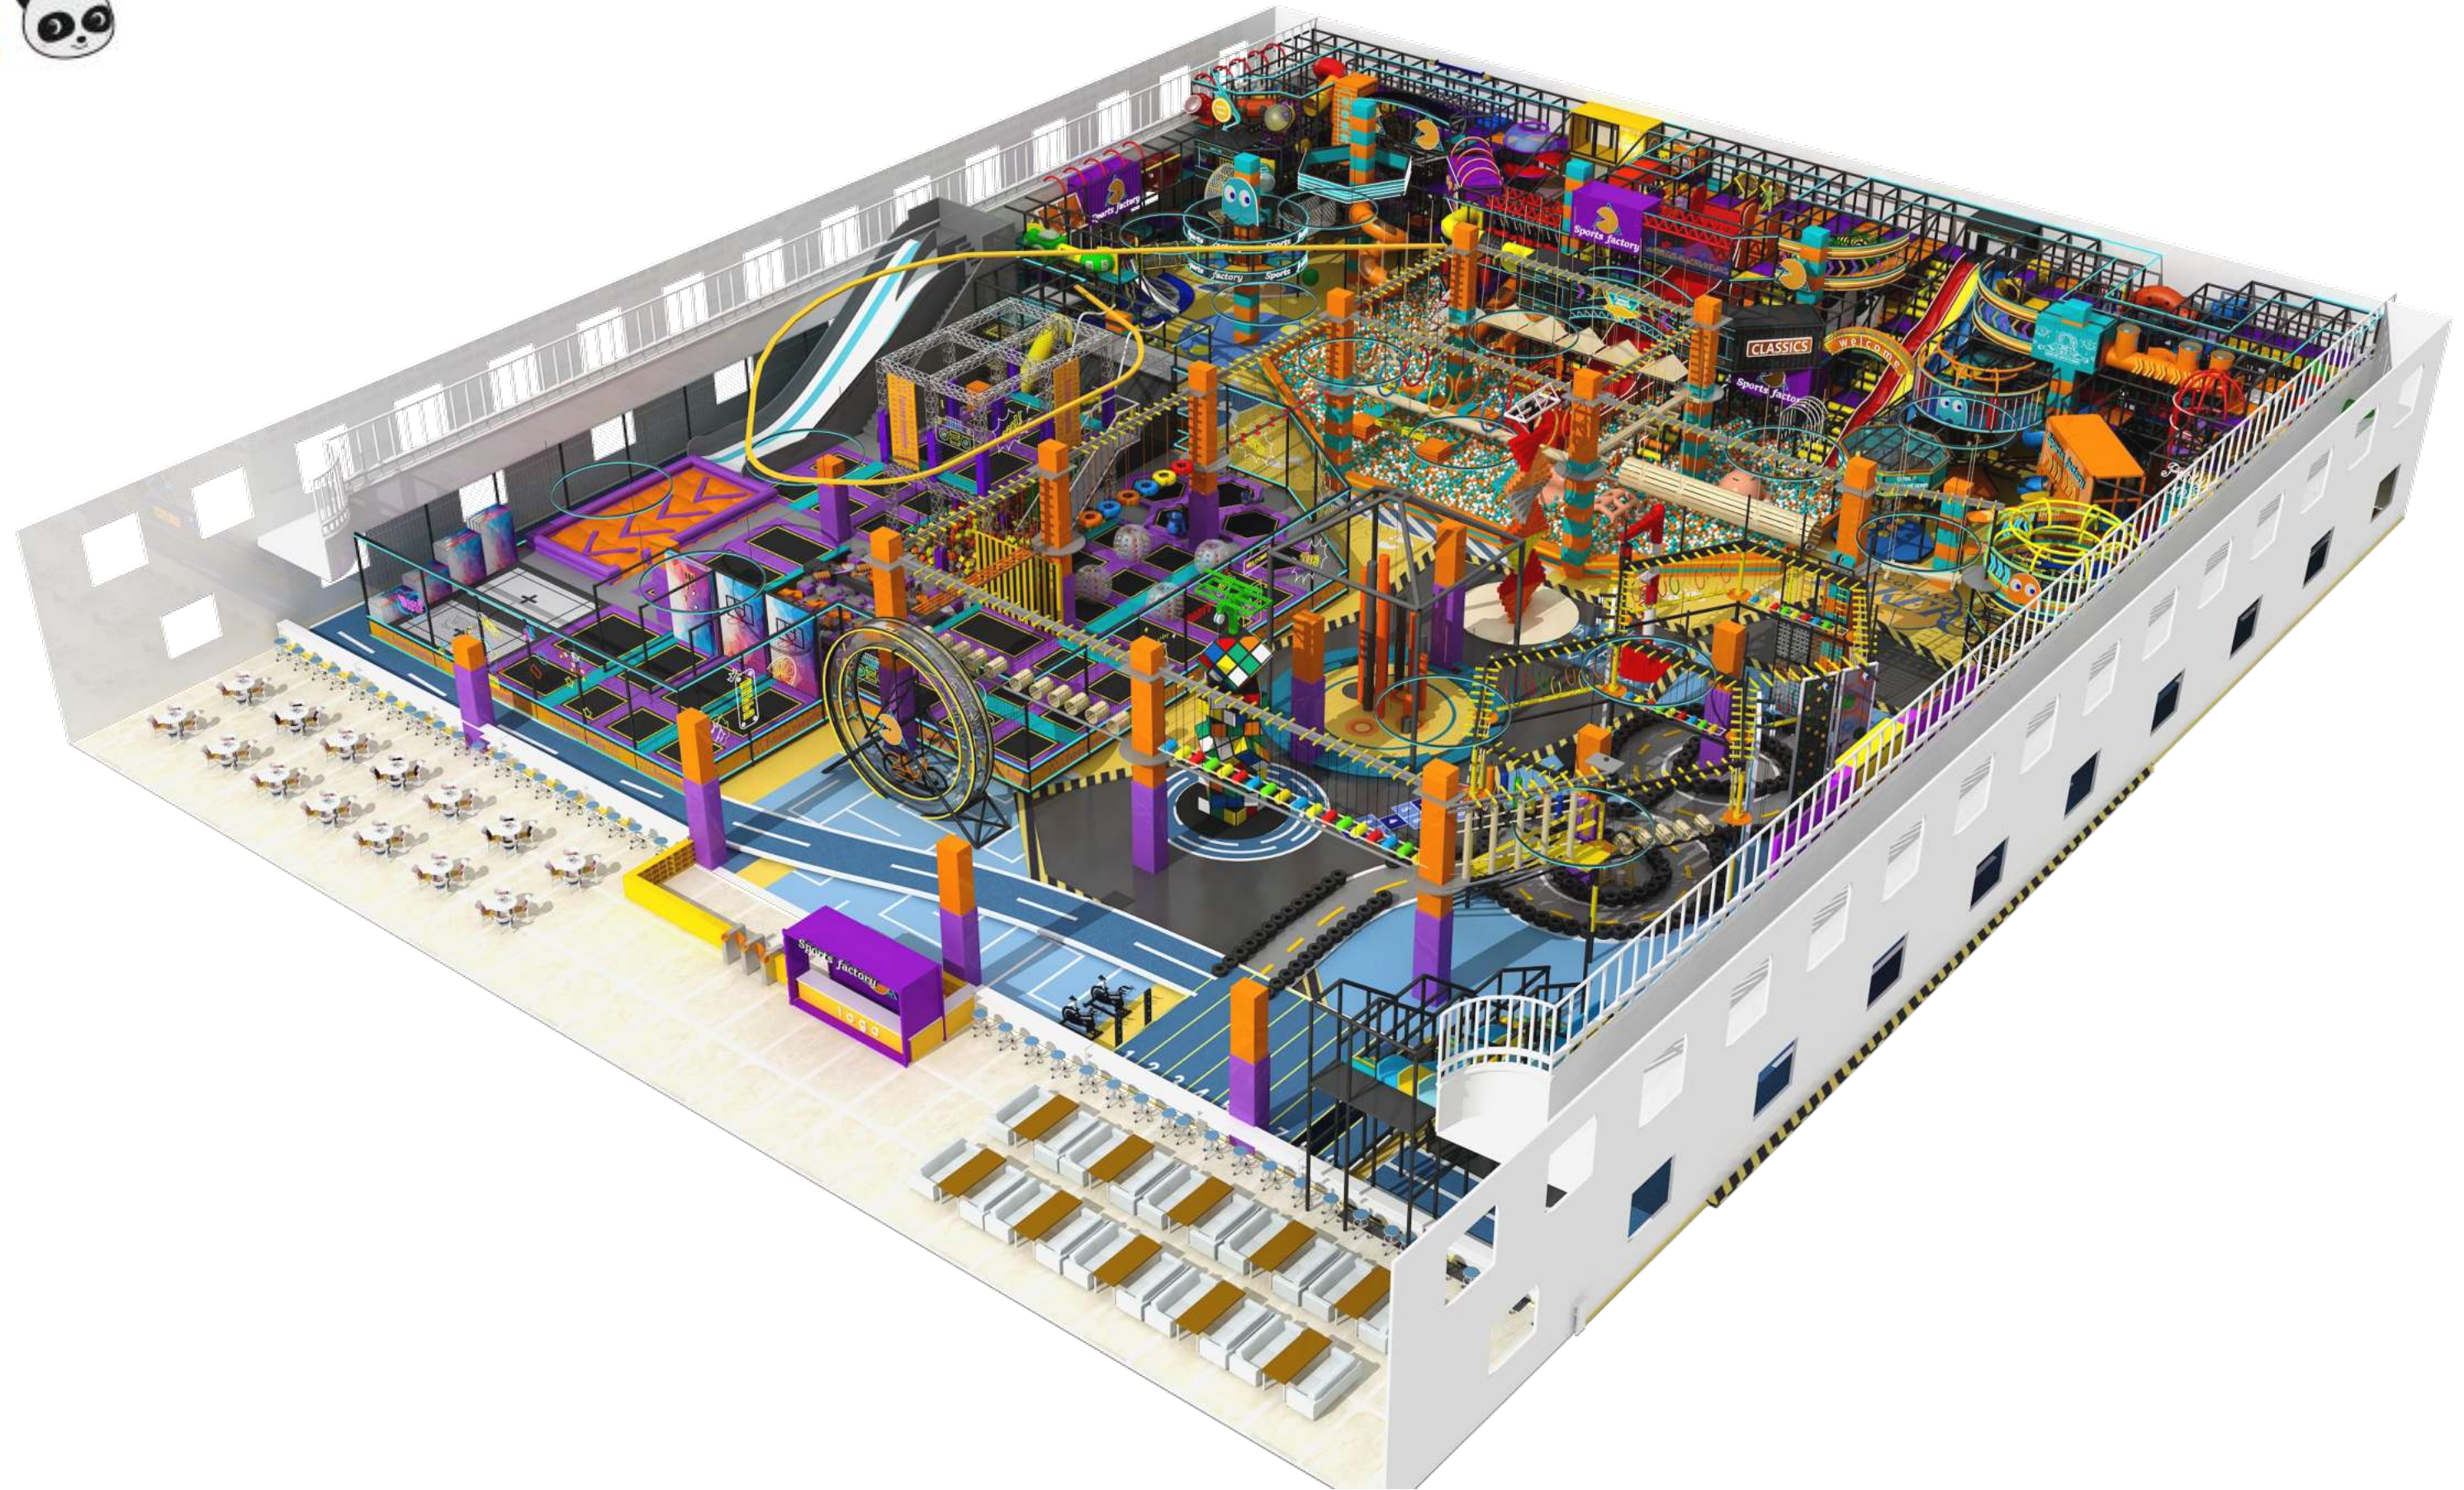

Candy Theme

Pirate Ship
Theme

Obstacle Theme

Macaron Theme

Model: JQ - 010

Size: 000x000x000cm Capacity: XXX

Features: 1.

2.