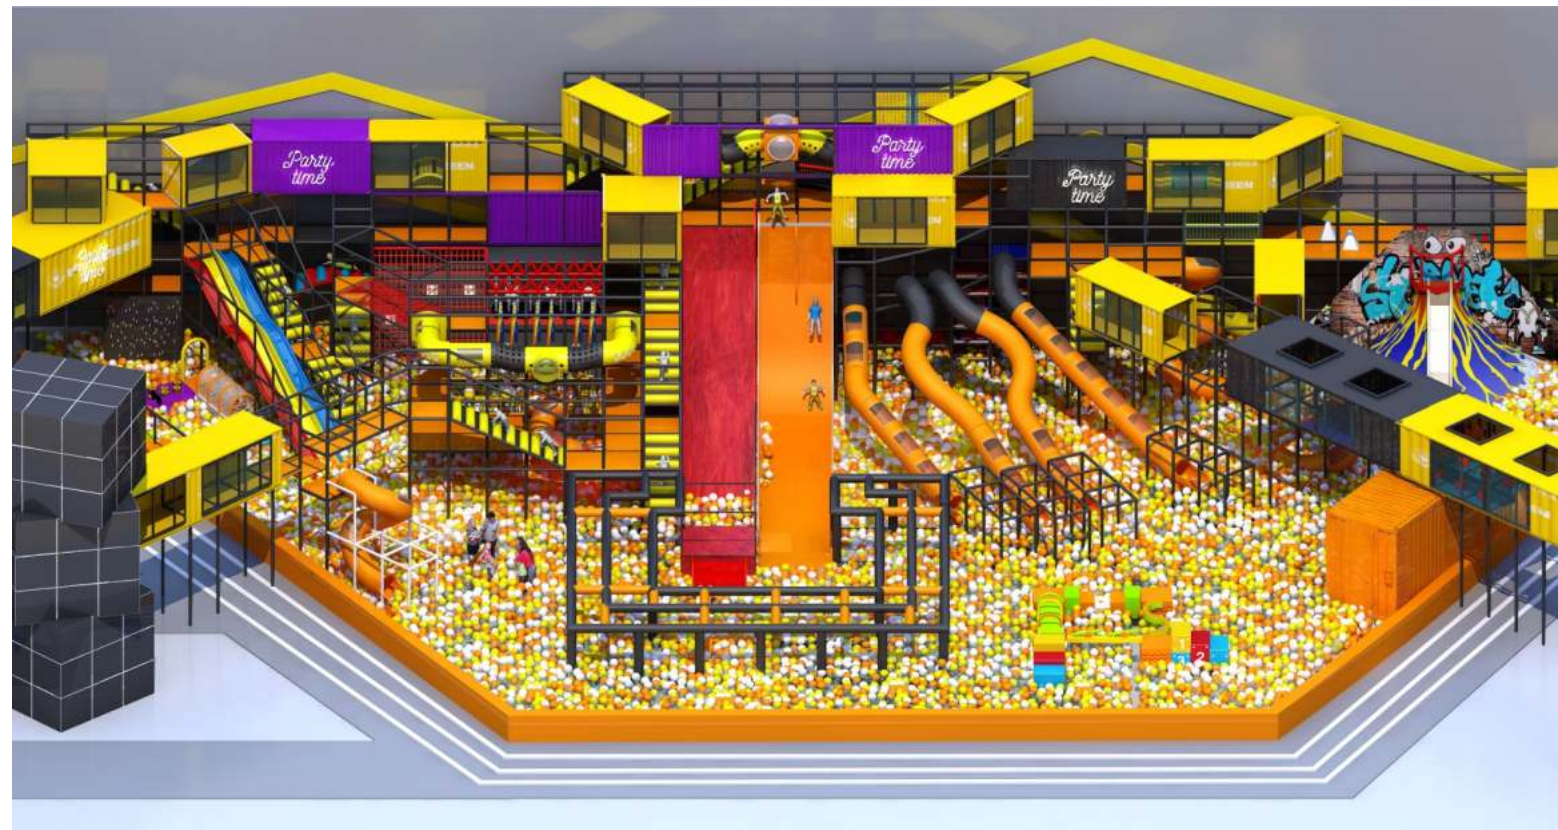

Candy Theme

Pirate Ship
Theme

Obstacle Theme

Macaron Theme

Model: JQ - 010

Size: 000x000x000cm Capacity: XXX

Features: 1.

2.

3.

4.

5.

6.

7.

8.

Model: JQ - 008

Size: 000x000x000cm Capacity: XXX