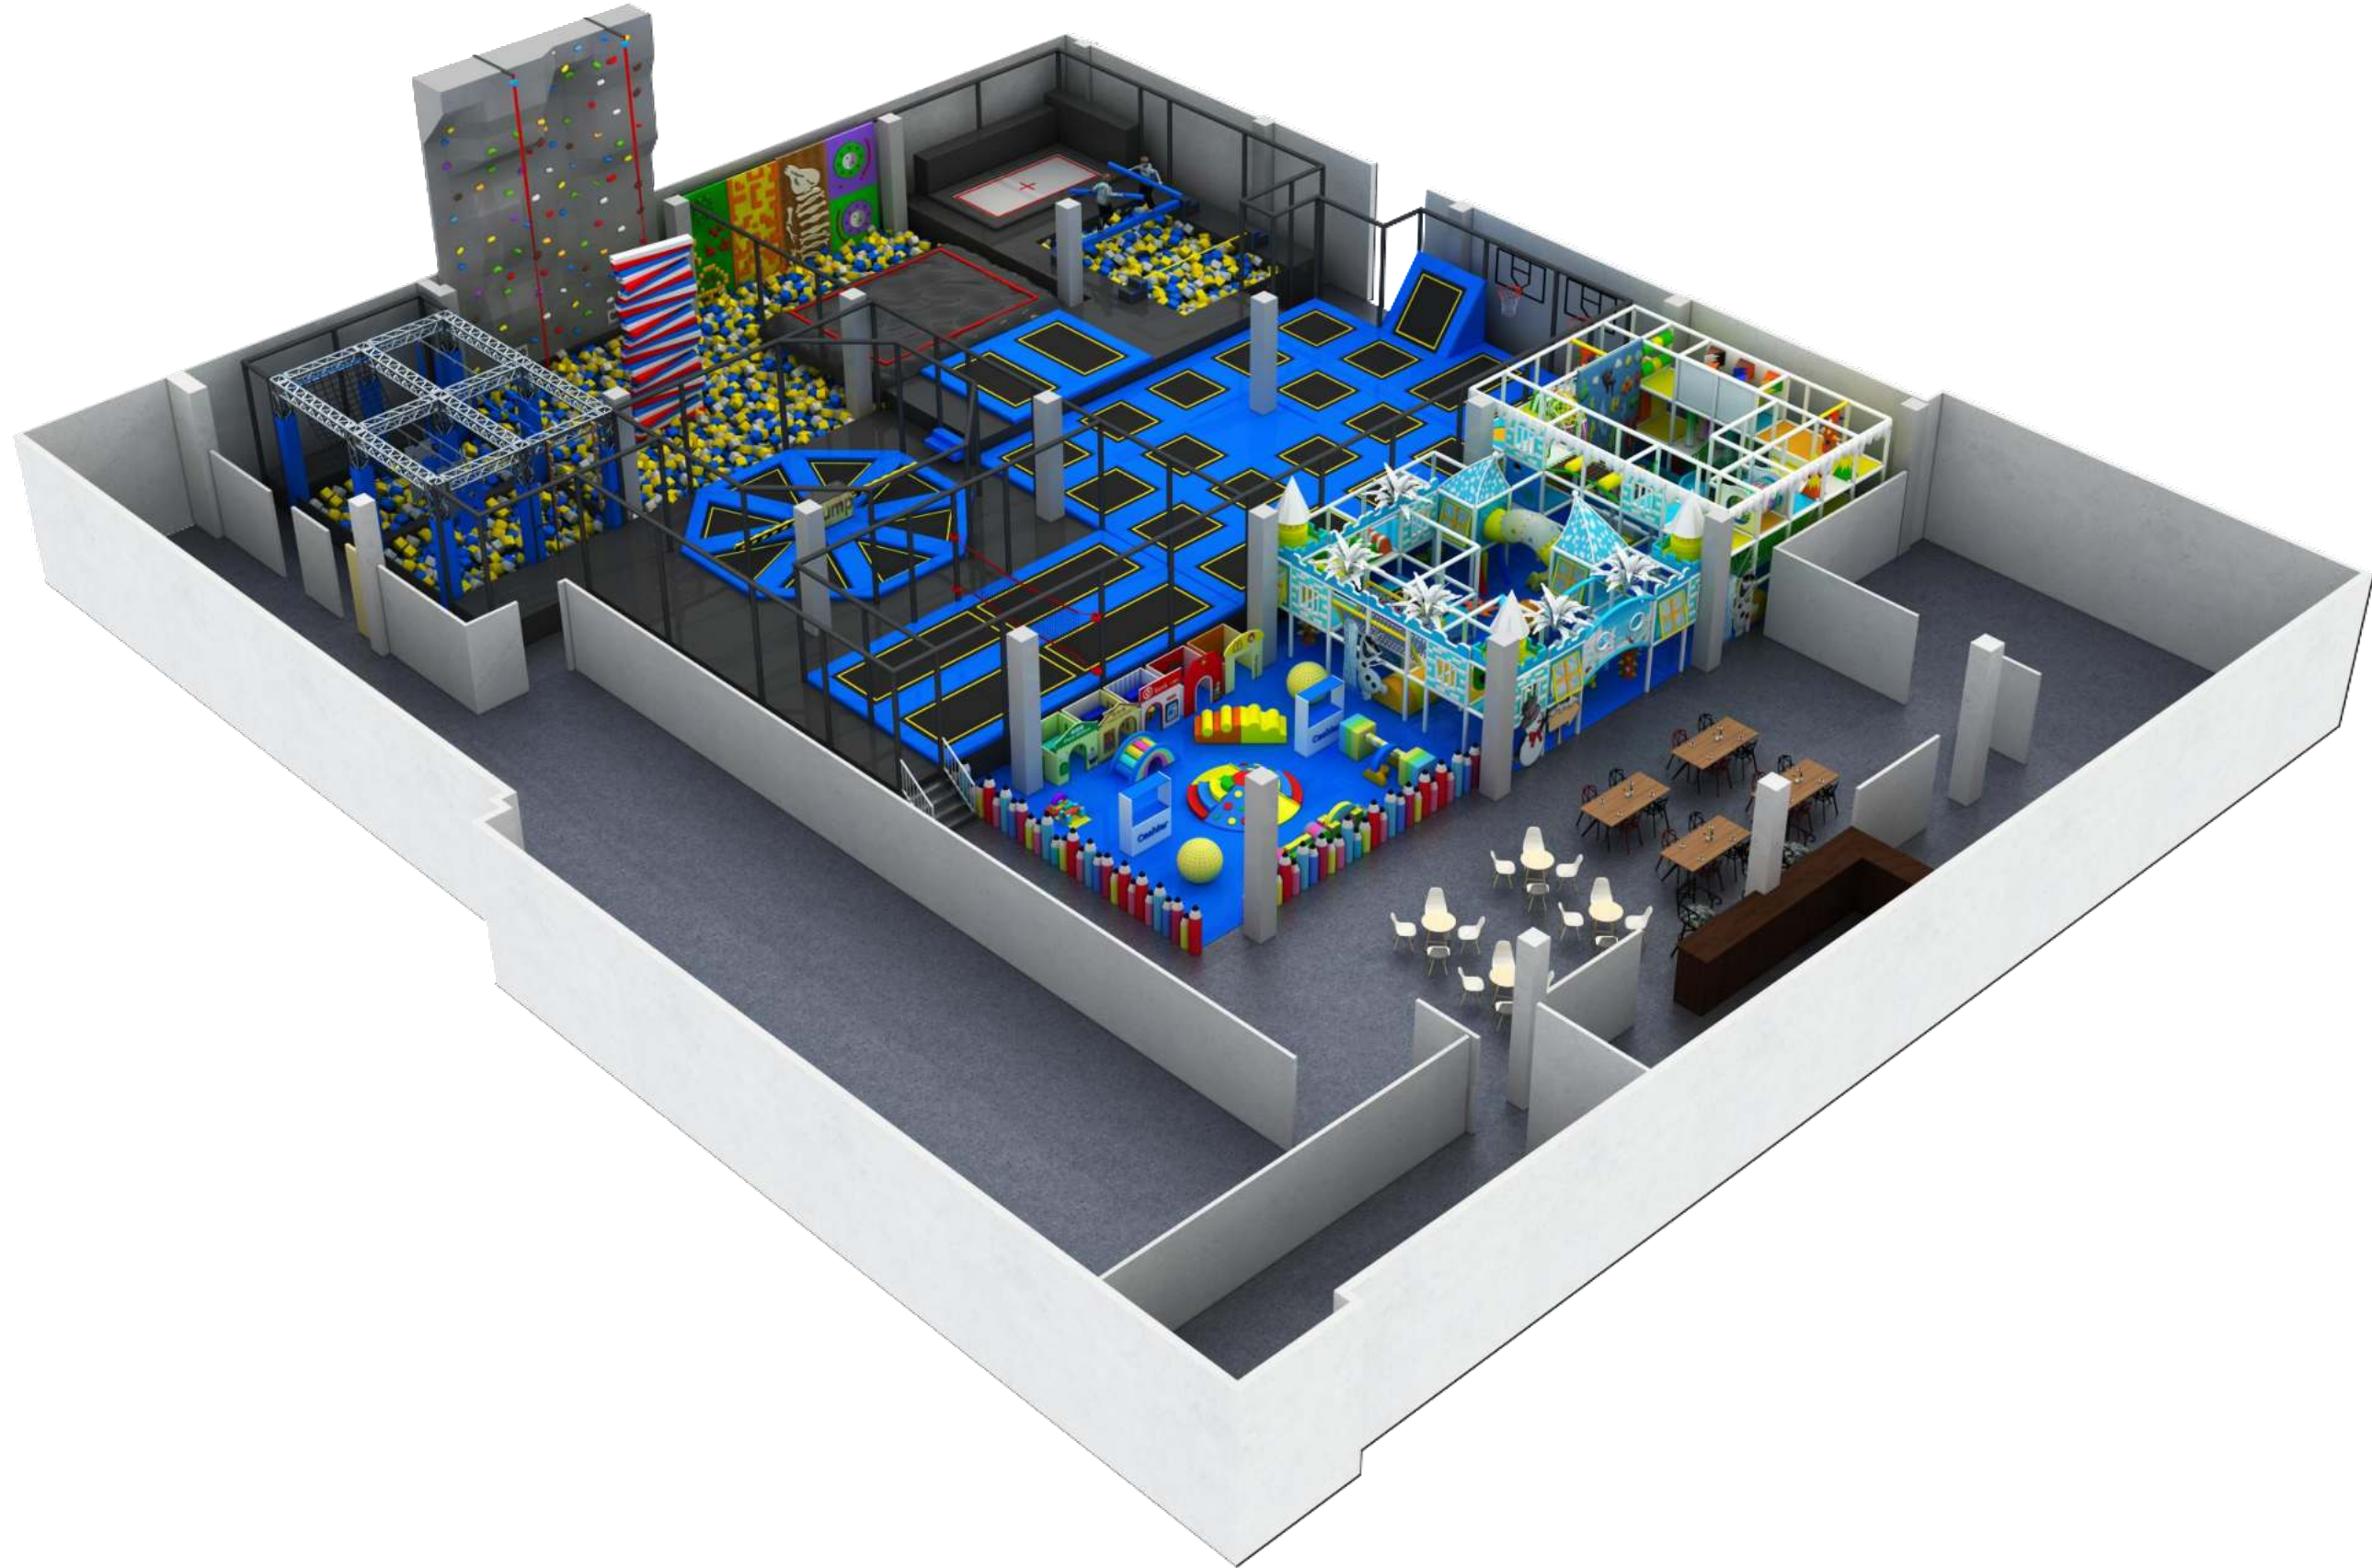

Candy Theme

Pirate Ship
Theme

Obstacle Theme

Macaron Theme

Model: JQ - 010

Size: 000x000x000cm Capacity: XXX

Features: 1.

2.

3.

4.

5.

6.

7.

8.

Model: JQ - 008

Size: 000x000x000cm Capacity: XXX