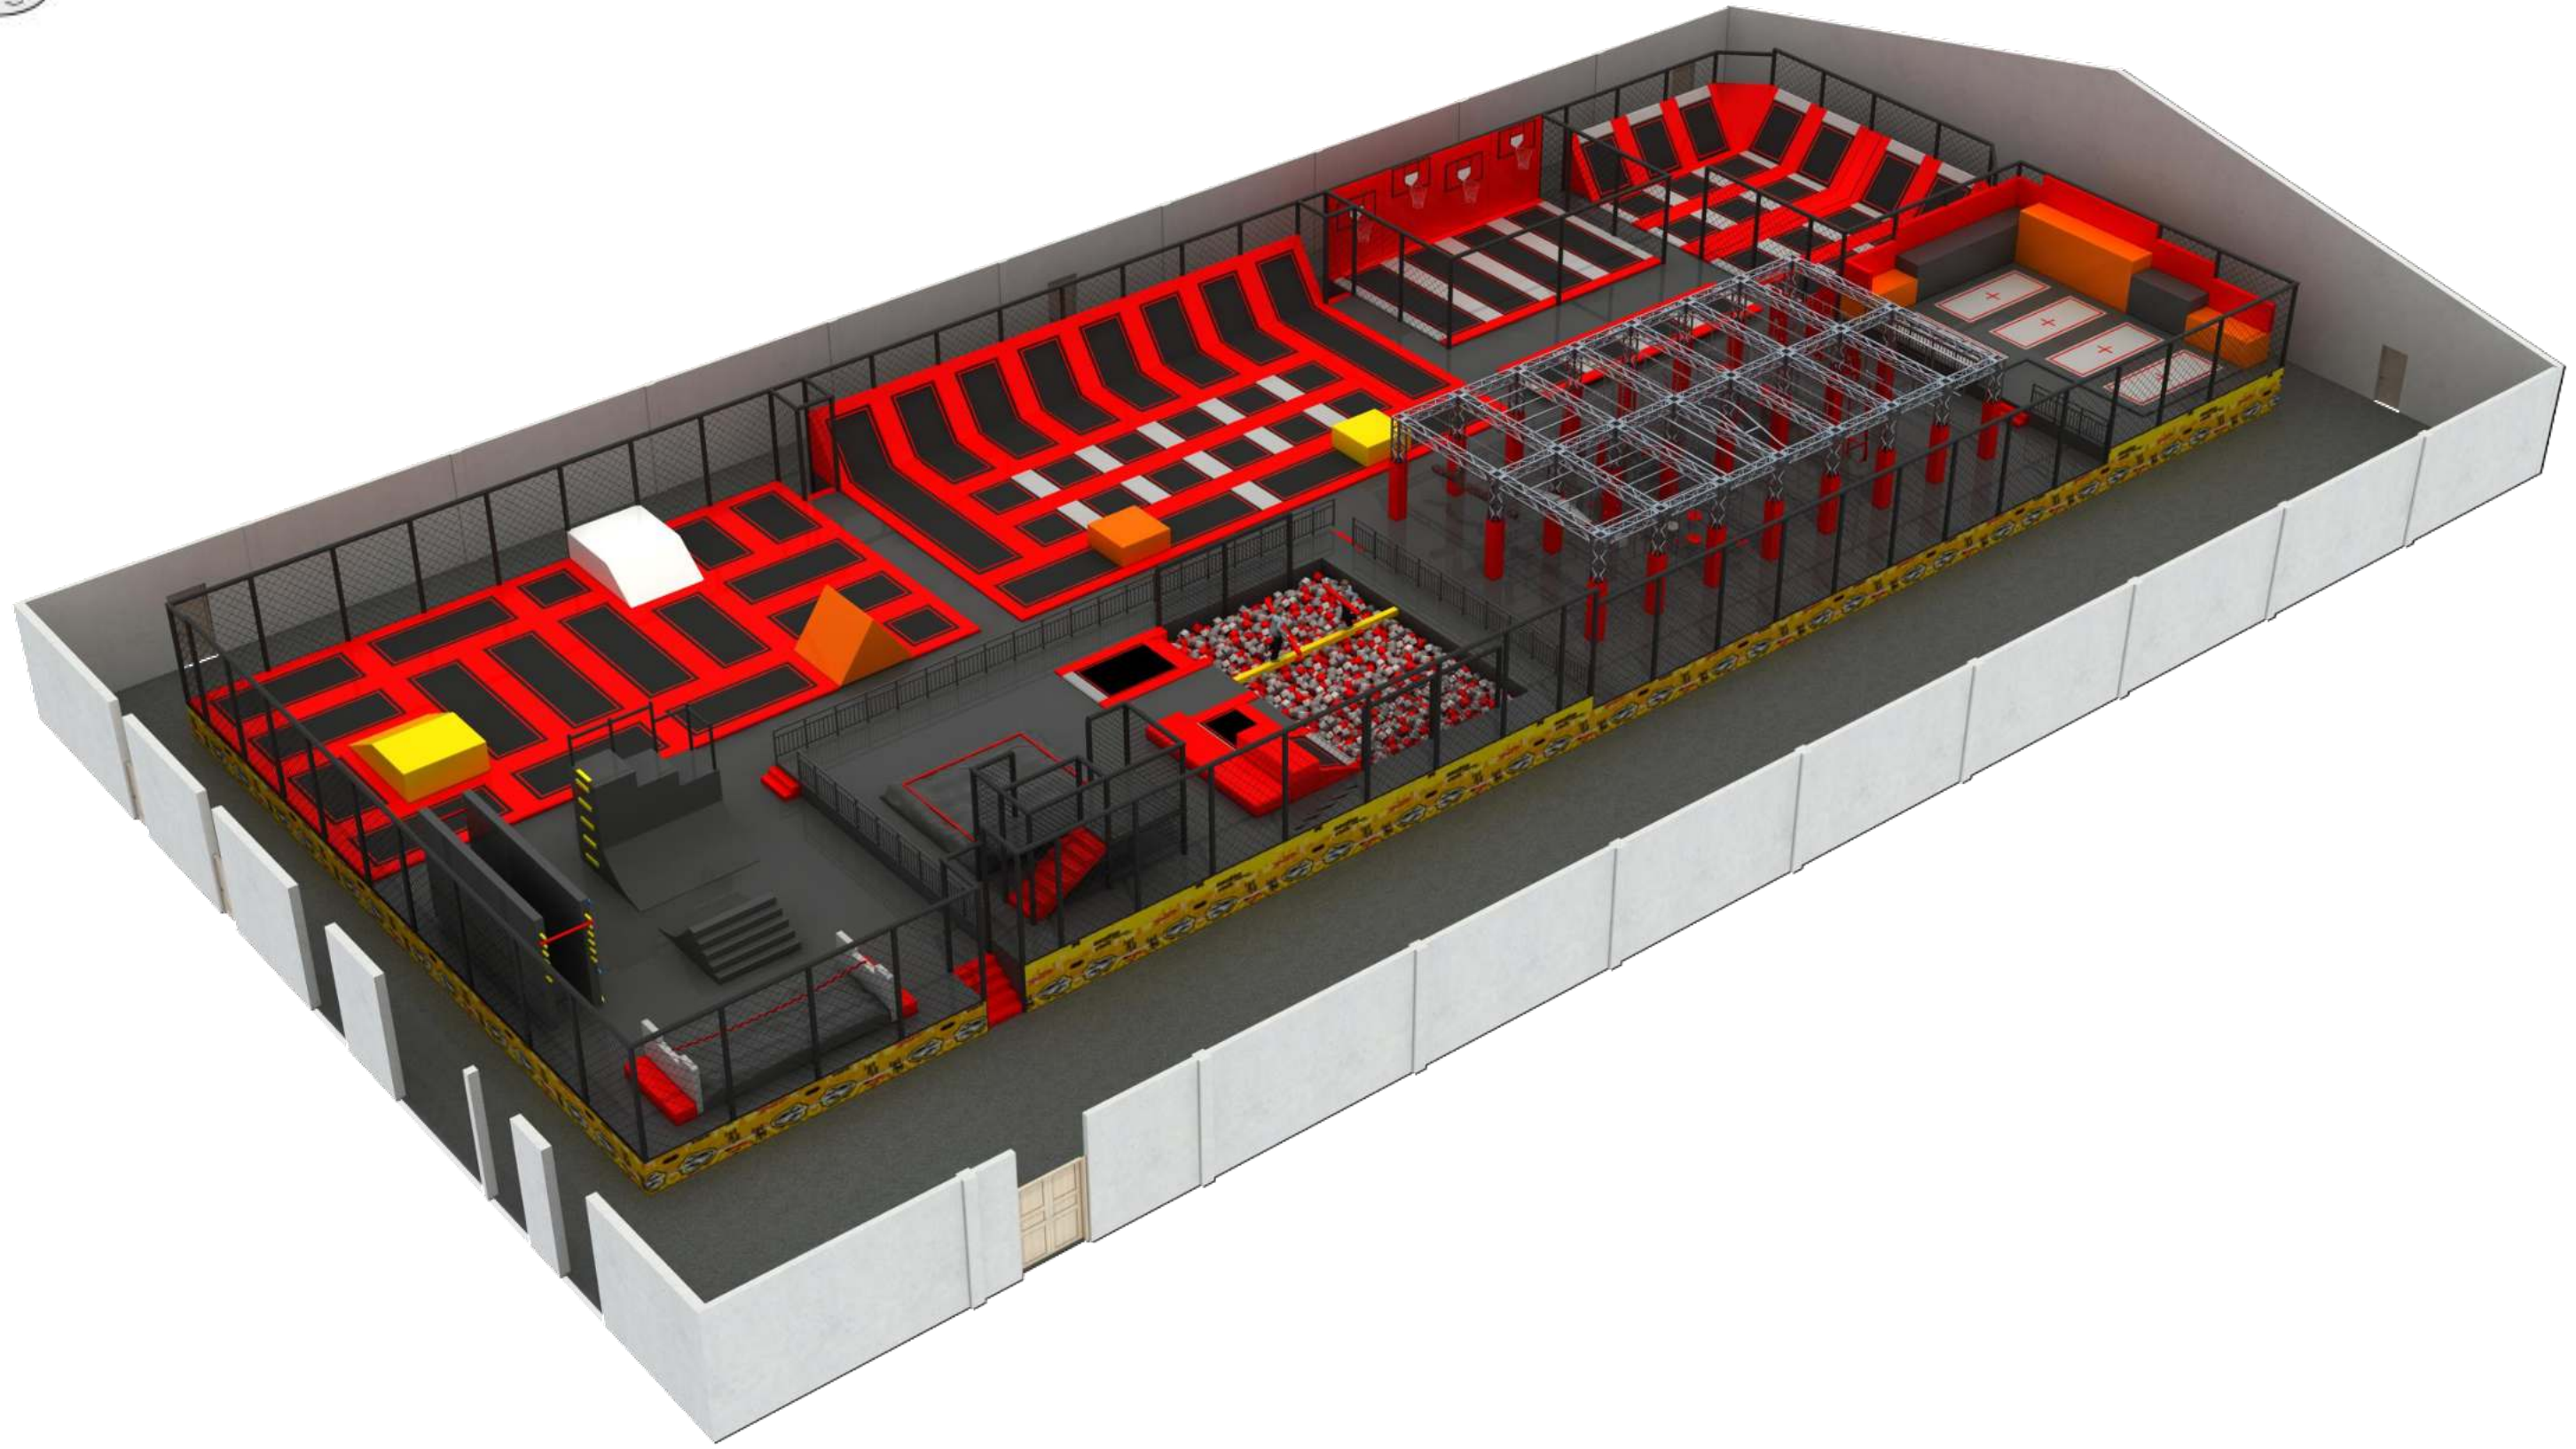

Candy Theme

Pirate Ship
Theme

Obstacle Theme

Macaron Theme

Model: JQ - 010

Size: 000x000x000cm Capacity: XXX

Features: 1.

2.

3.

4.

5.

6.

7.

8.

Model: JQ - 008

Size: 000x000x000cm Capacity: XXX