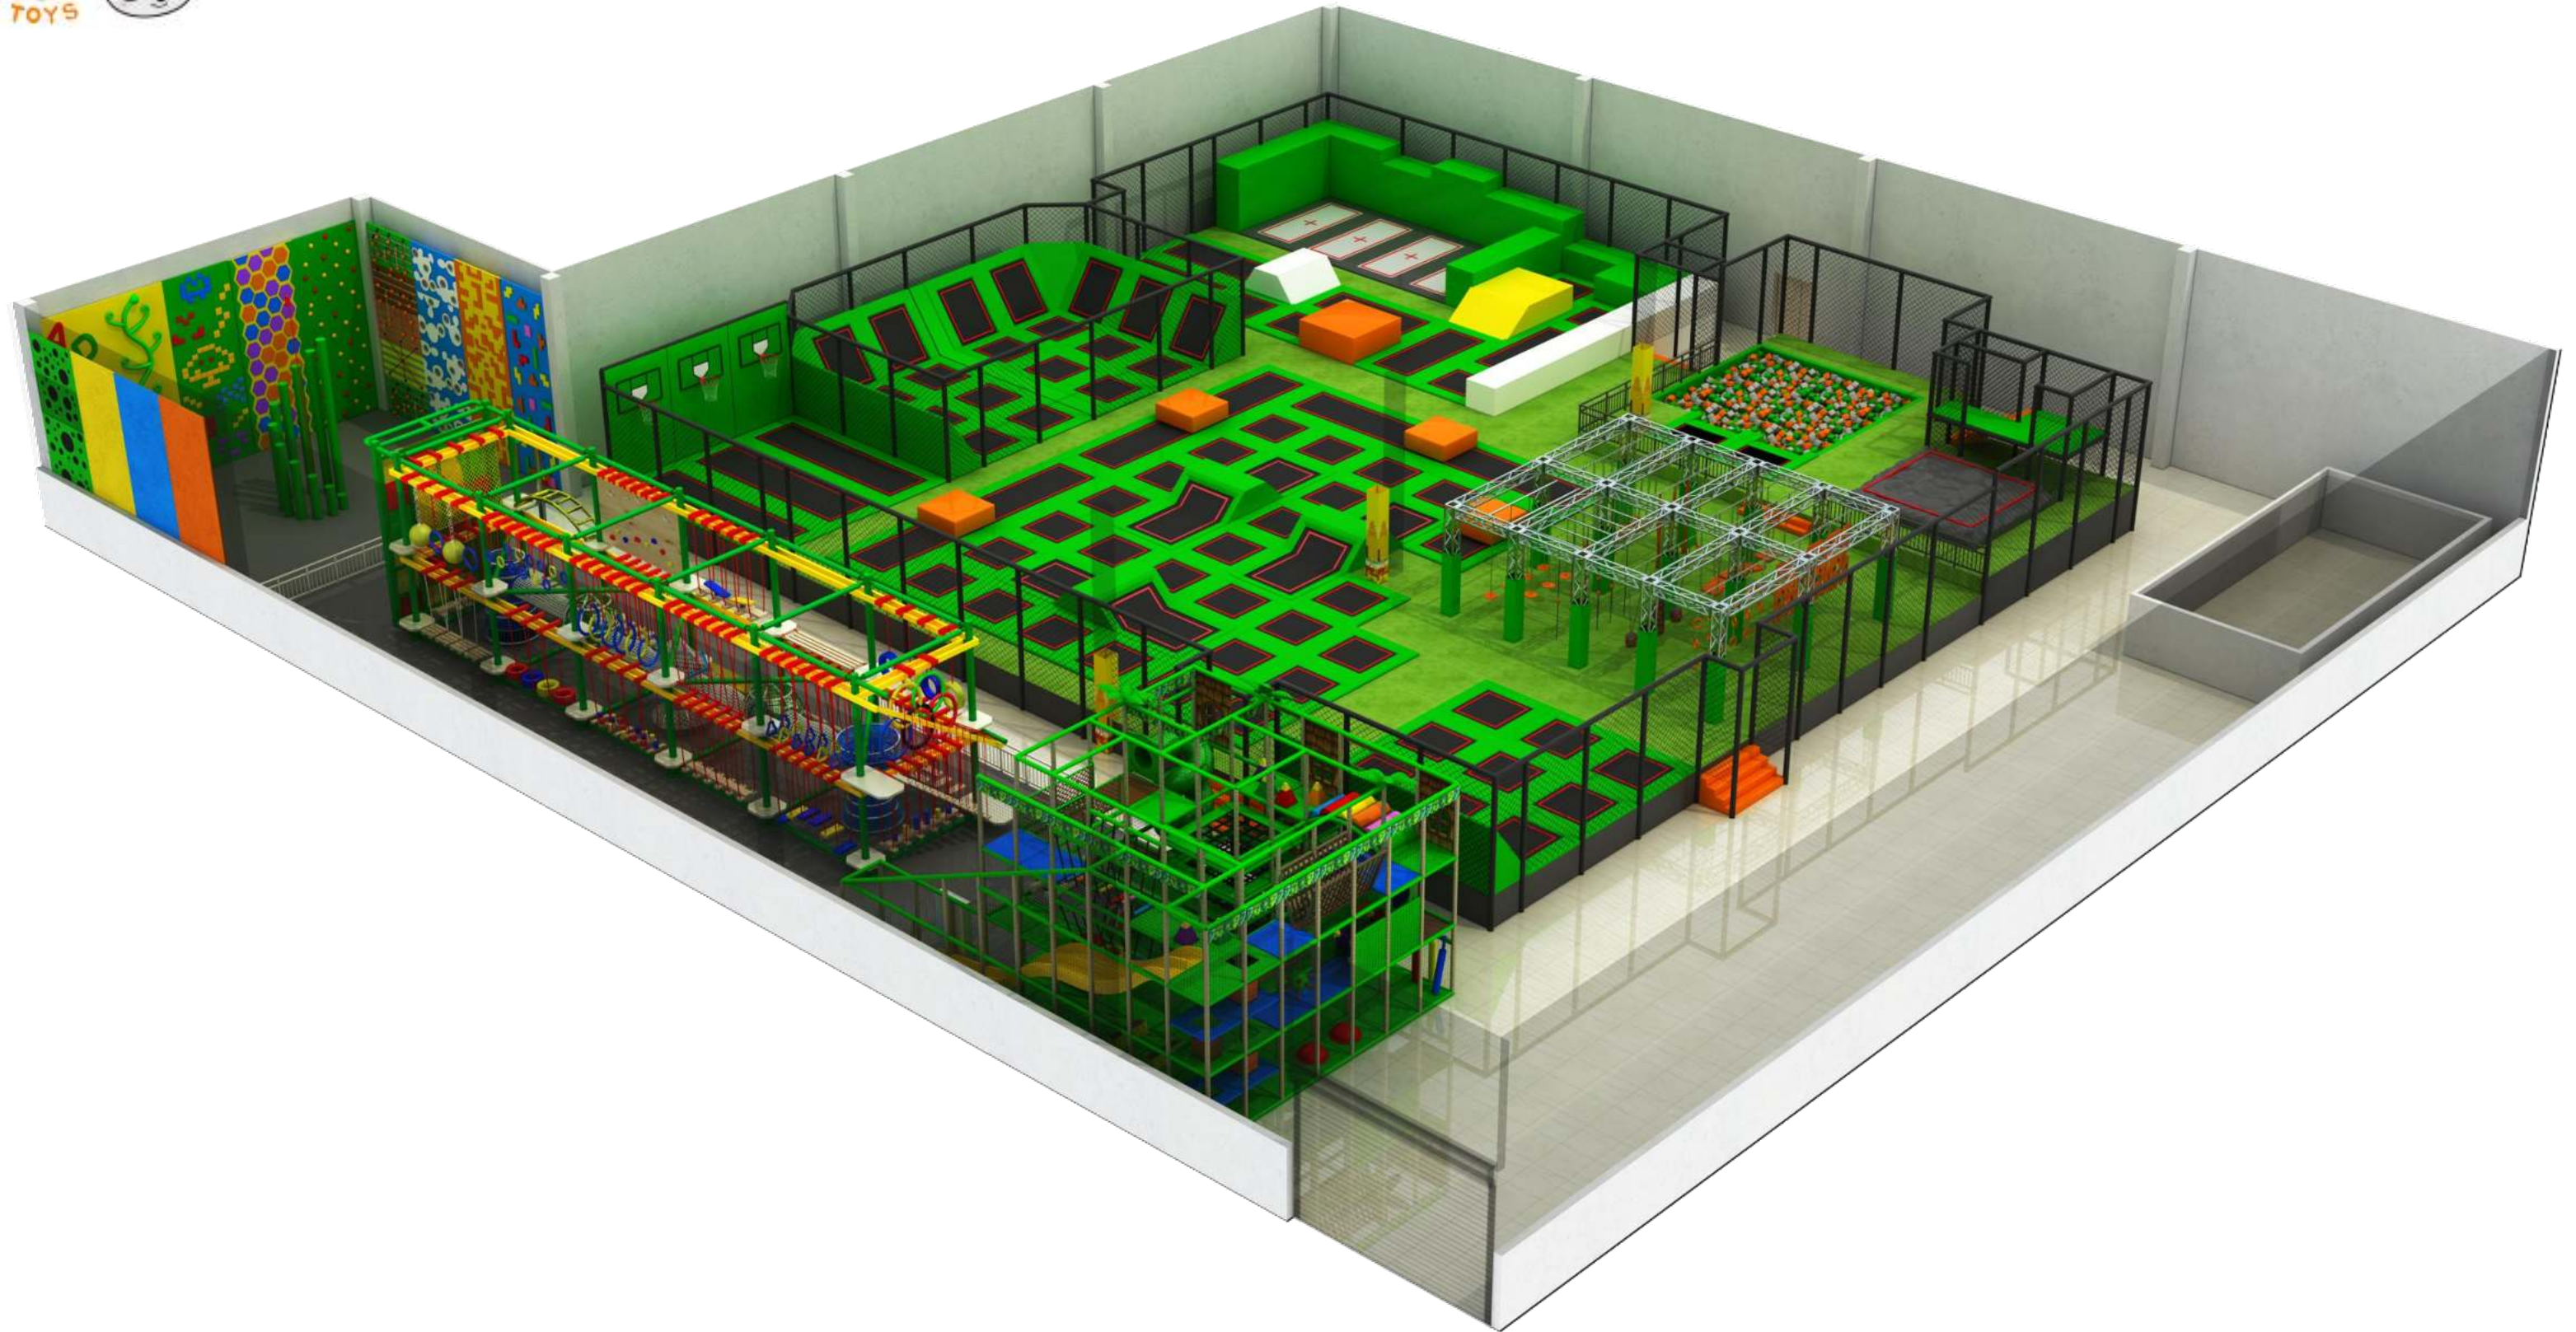

Candy Theme

Pirate Ship
Theme

Obstacle Theme

Macaron Theme

Model: JQ - 010

Size: 000x000x000cm Capacity: XXX

Features: 1.

2.

3.

4.

5.

6.

7.

8.

Model: JQ - 008

Size: 000x000x000cm Capacity: XXX