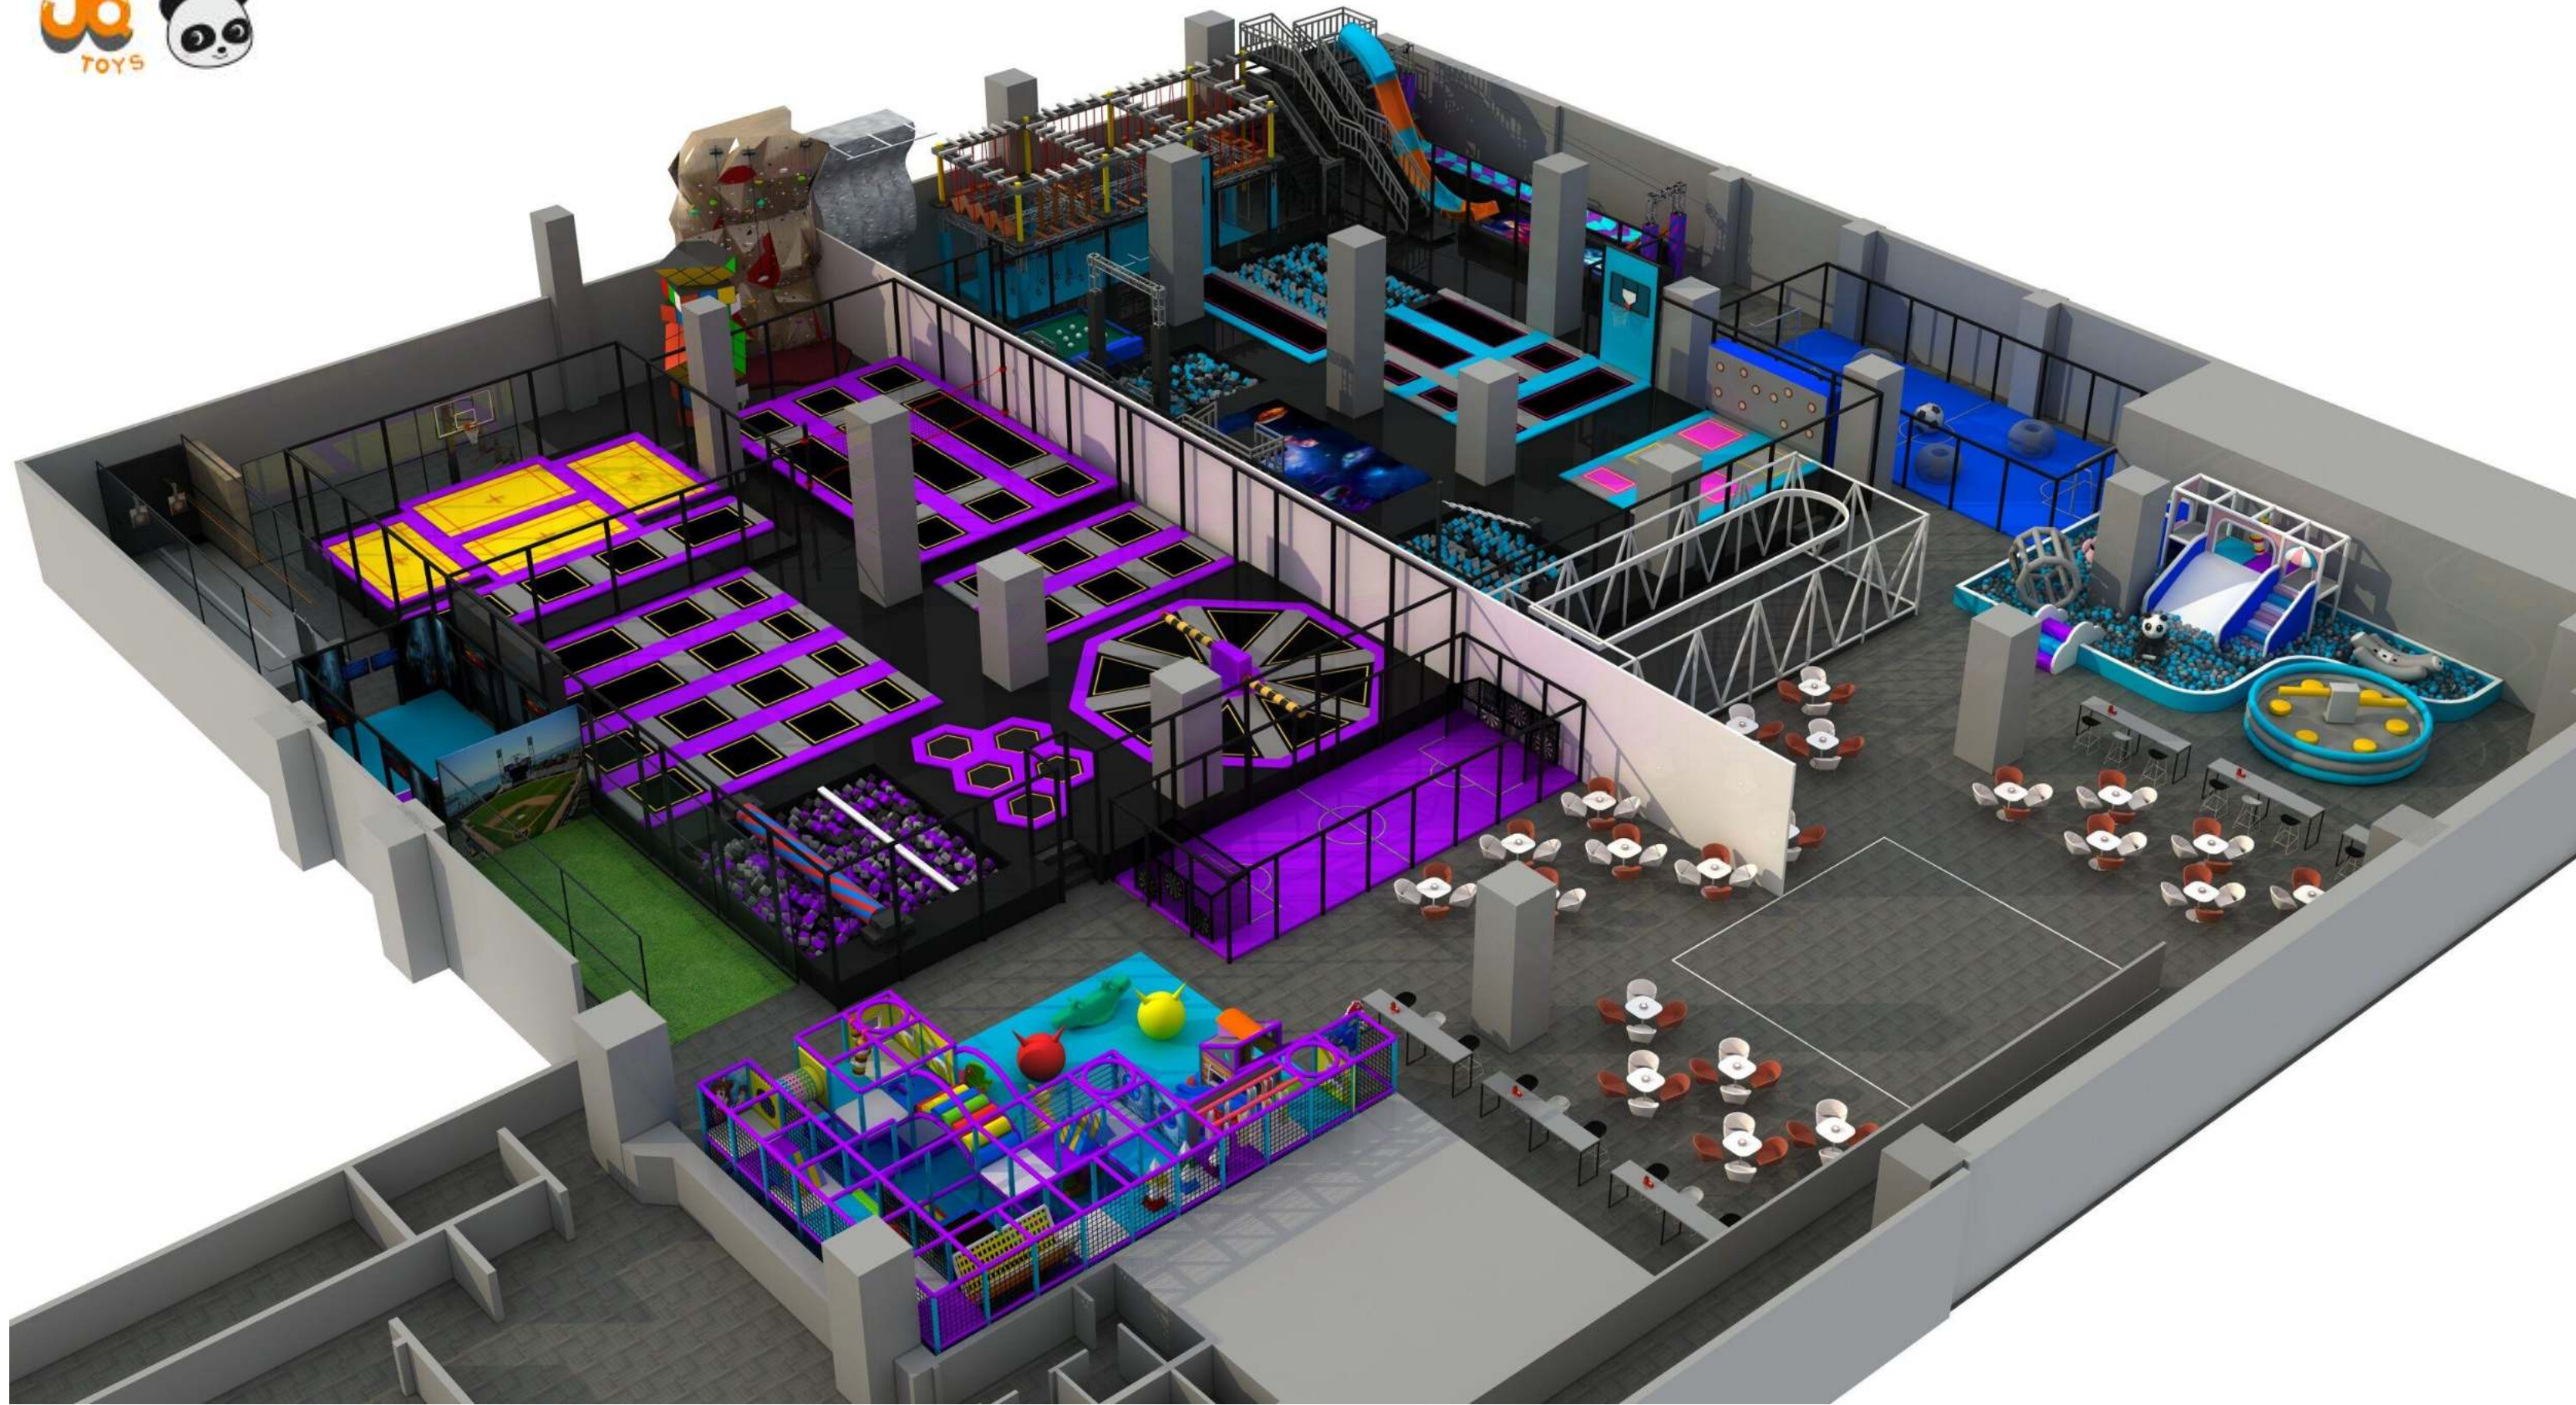

Candy Theme

Pirate Ship
Theme

Obstacle Theme

Macaron Theme

Model: JQ - 010

Size: 000x000x000cm Capacity: XXX

Features: 1.

2.

3.

4.

5.

6.

7.

8.

Model: JQ - 008

Size: 000x000x000cm Capacity: XXX