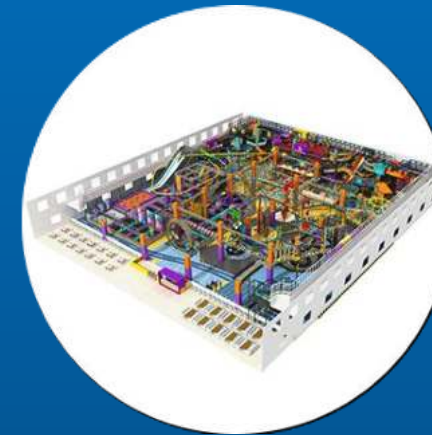

Candy Theme

Pirate Ship
Theme

Obstacle Theme

Macaron Theme

Model: JQ - 010

Size: 000x000x000cm Capacity: XXX

Features: 1.

2.